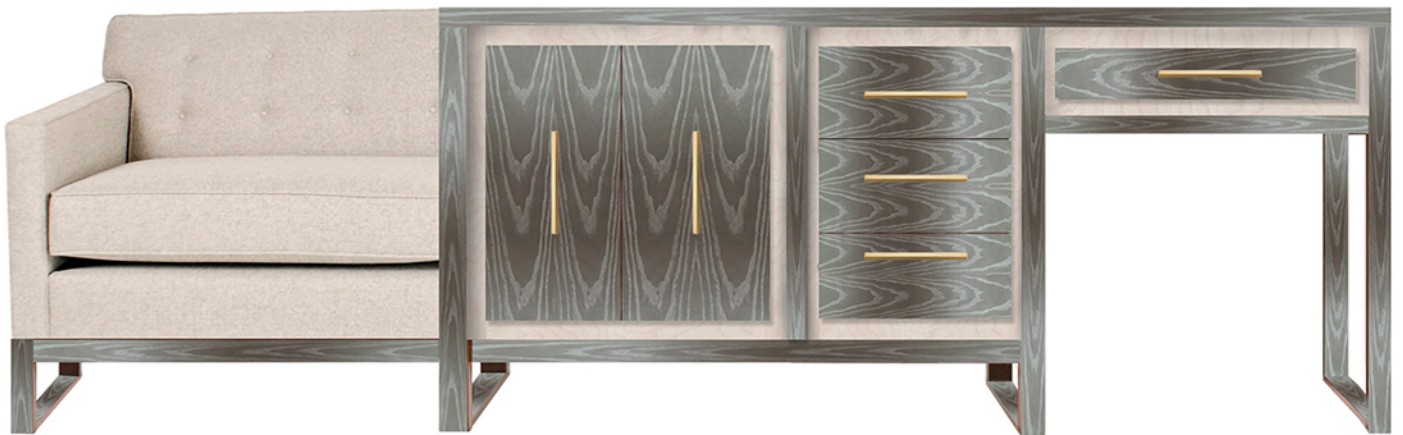

Sokol-Hohne Studios

"Aria Desk and Chair with Doors"

Wood finish: Silver

Wood inset: Blonde

w: 120" x D:24 x H: 29.5