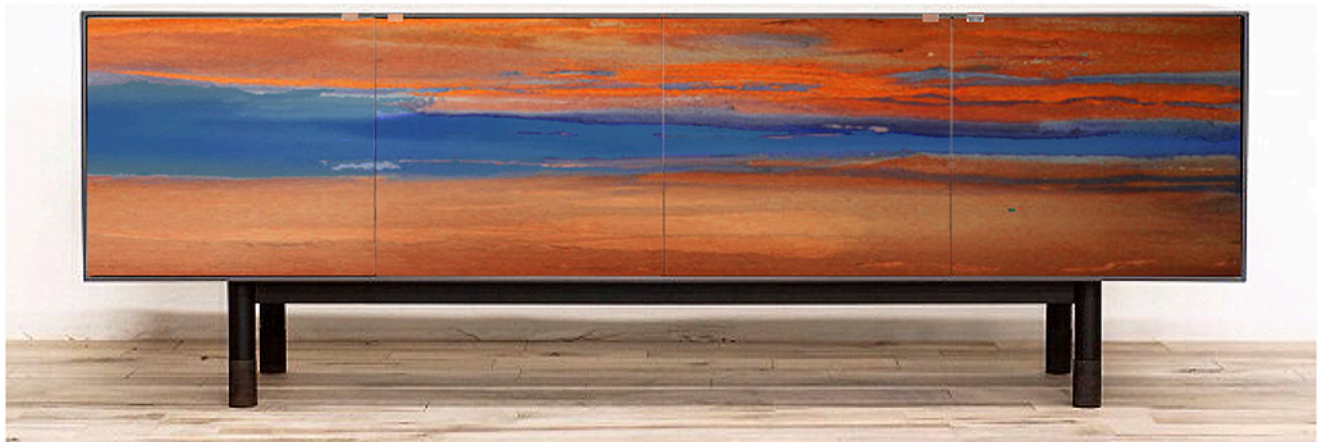

Sokol-Hohne Studios

"Horizon Console" with art "AB_1269_Colorful Horizon II"