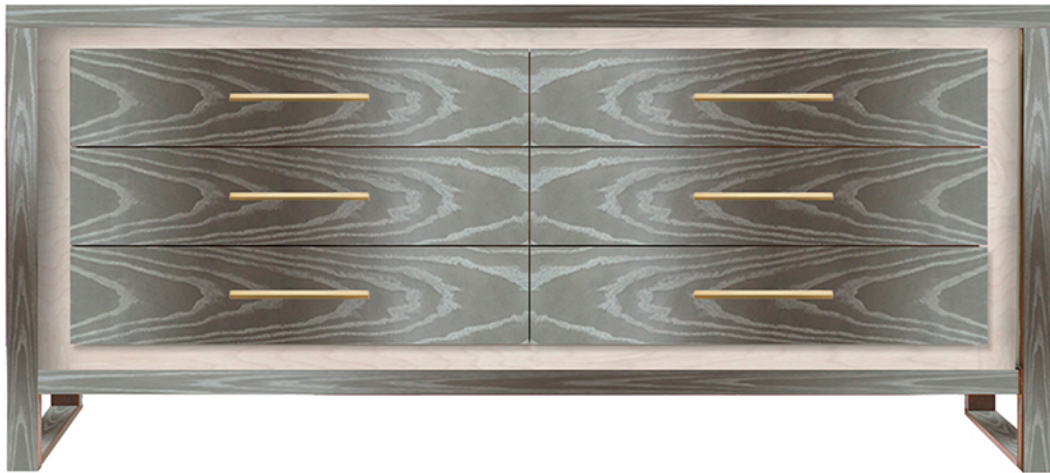

"Aria Console"
Wood finish: Sienna
Wood inset: Blonde
W: 60" x D: 20" x H: 32"

Sokol-Hohne Studios