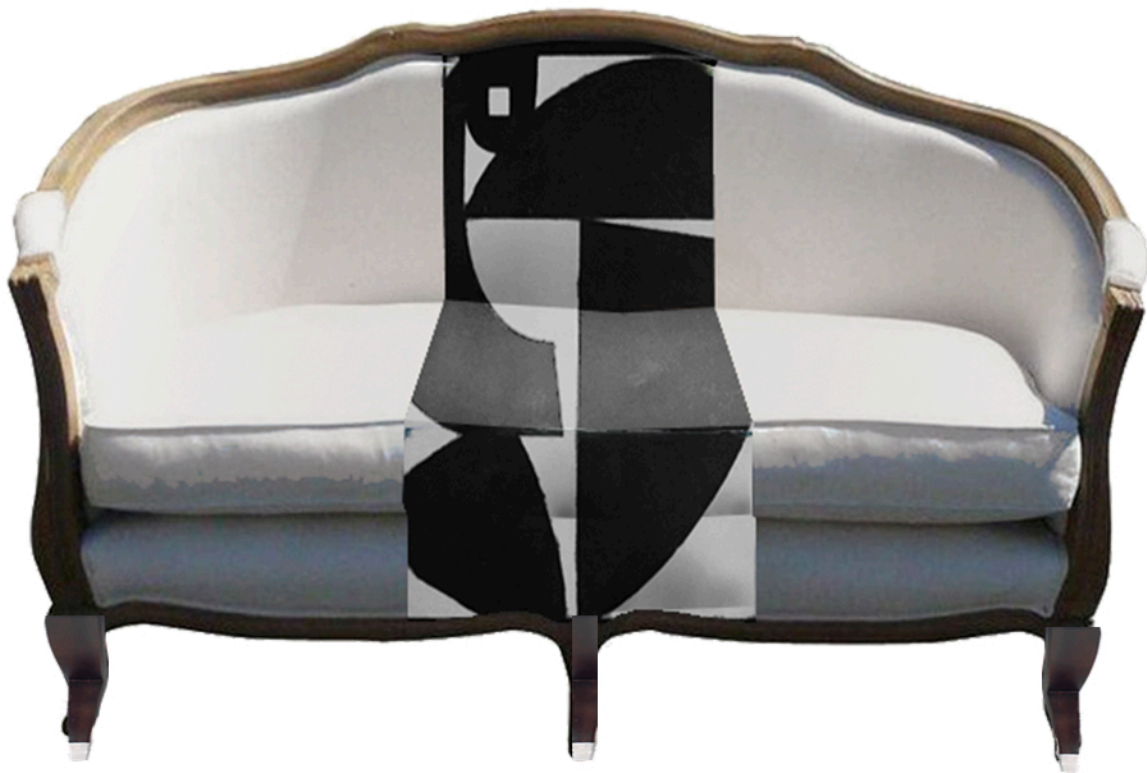

“Fabrio Noir Armchairs”
W: 23" D: 27" H: 36"