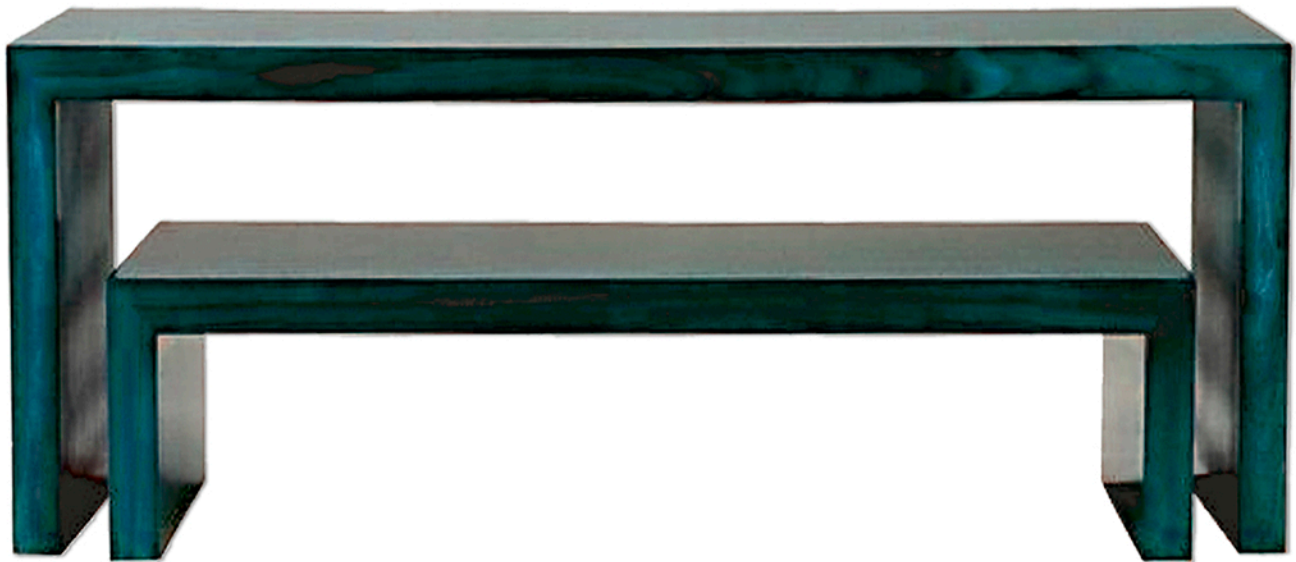

Sokol-Hohne Studios

Sokol-Hohne photography by Victor Hohne
"The Reach"

Custom Sizes and Framing

Sokol-Hohne Furniture Collection

"London Buffet" in Aquas

Size: 60"W x 34"H x 18"D & 46"W x 24"H x 18"D