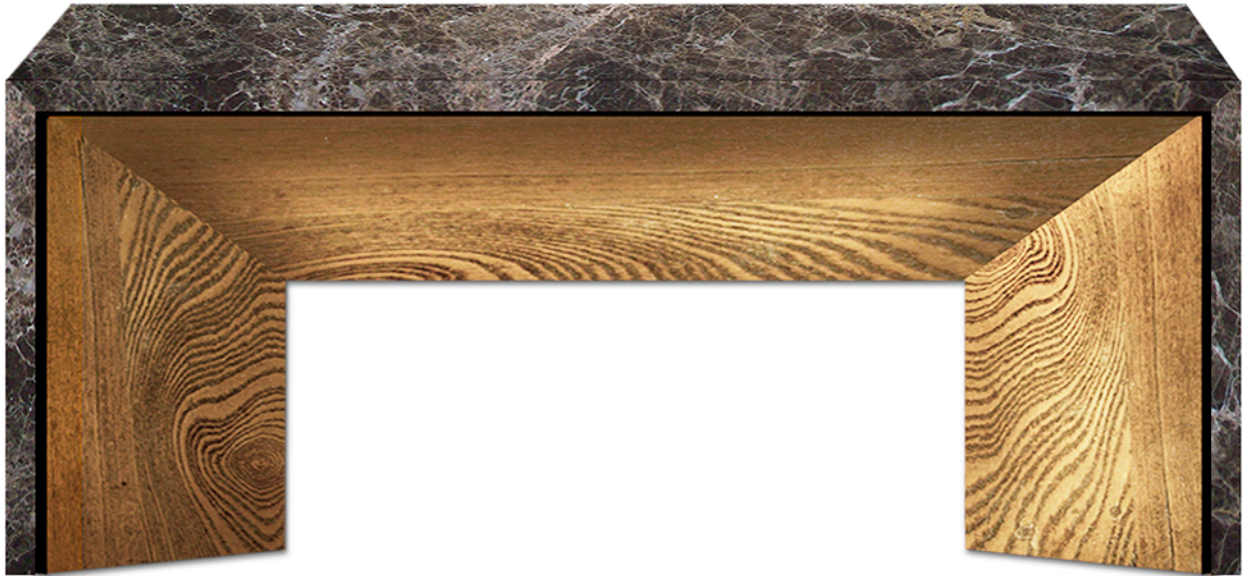

Sokol-Hohne Studios

Sokol-Hohne photography by Victor Hohne
"Leo"

Custom Sizes and Framing

Sokol-Hohne Furniture Collection
"Geo Medium Console with Brown Marble"
Size: 60"W x 27"H x 18"D