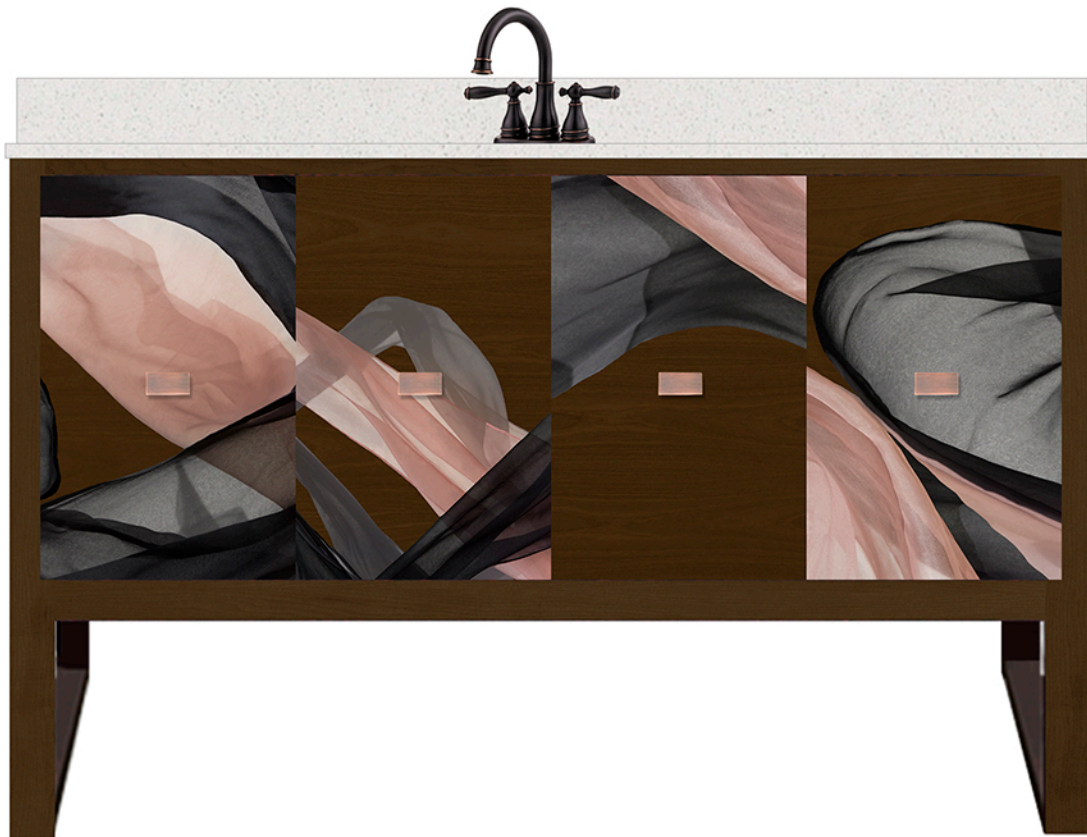

Sokol-Hohne Studios

"Fluid Vanity" in Sienna
Wood Finish: Sienna Brown
50"W x 20"D x 34"H