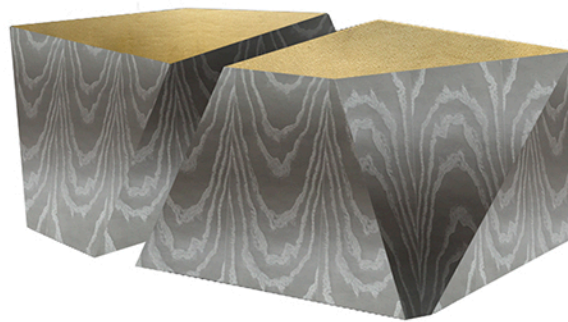

Sokol-Hohne Studios

"Geo Cubes"
Seating or tables
custom sizes available