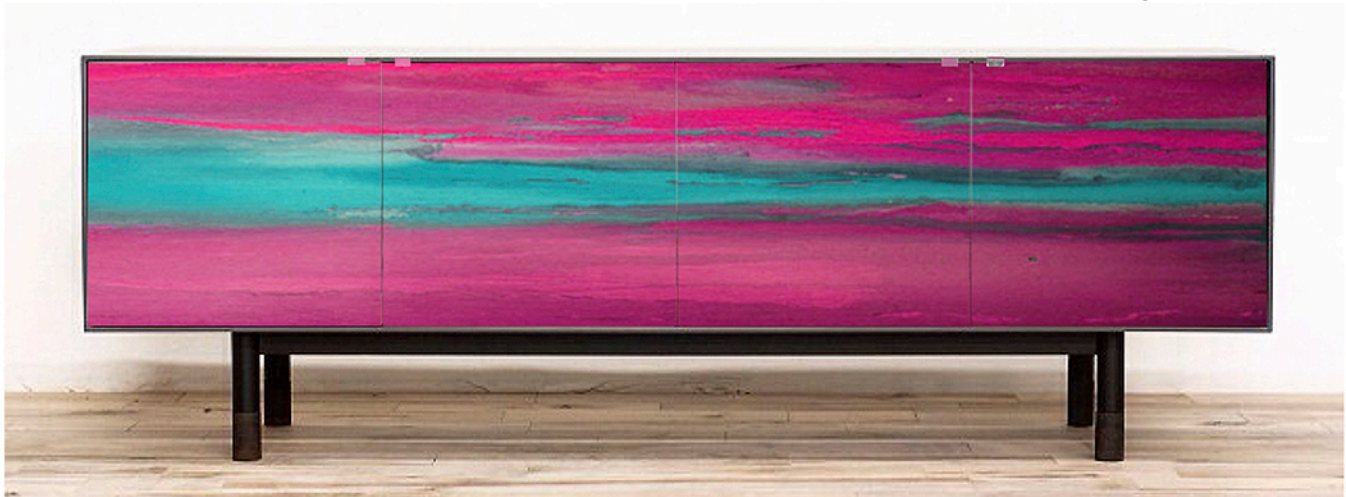

"Fuchsia Console" with art "AB_1269_Colorful Horizon II jll"