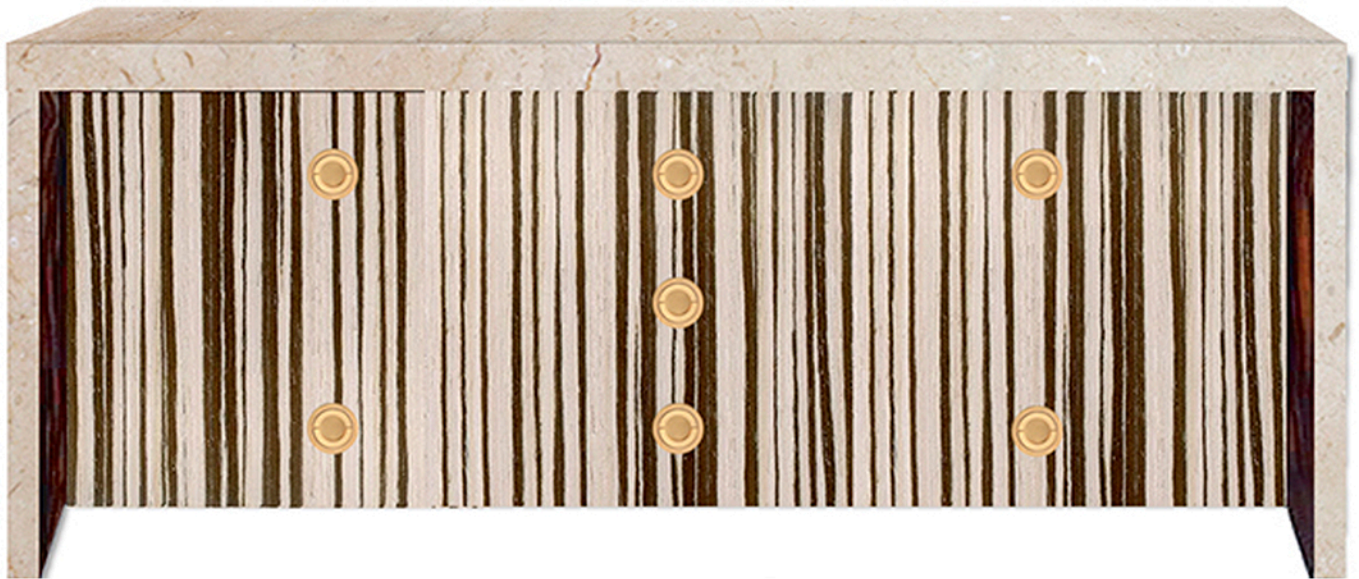

Sokol-Hohne Studios