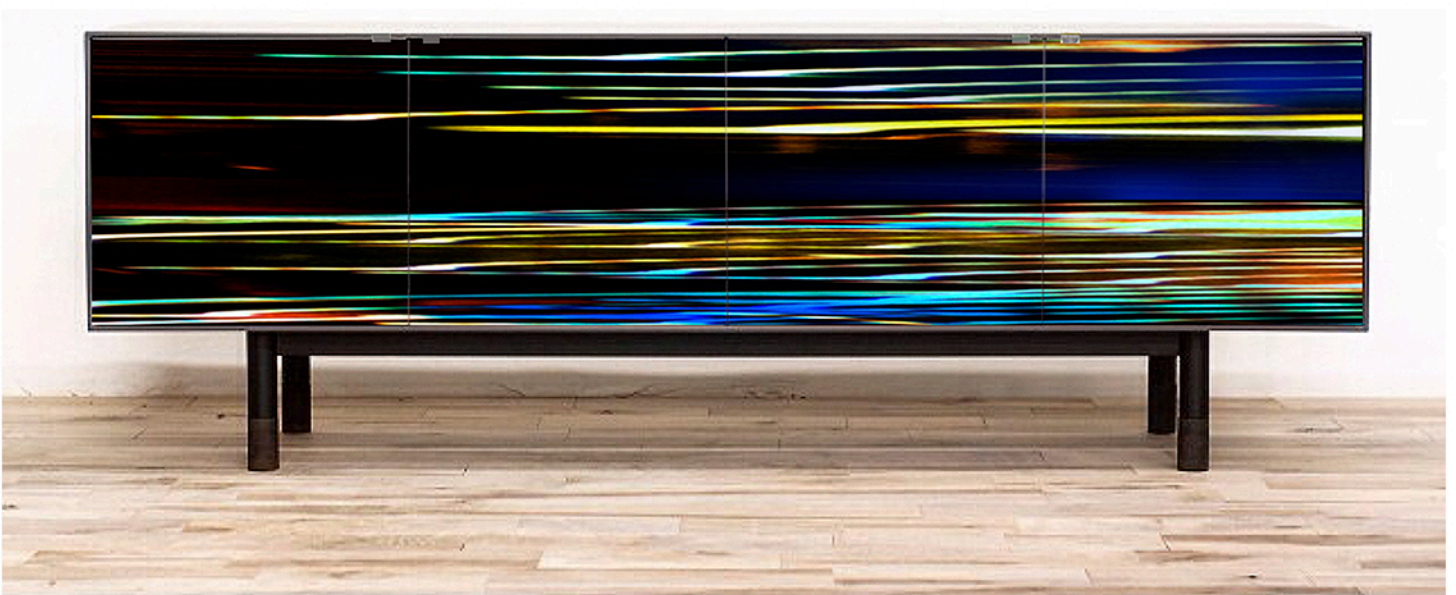

"Night Console" with art "AB_0320_Levels 02"