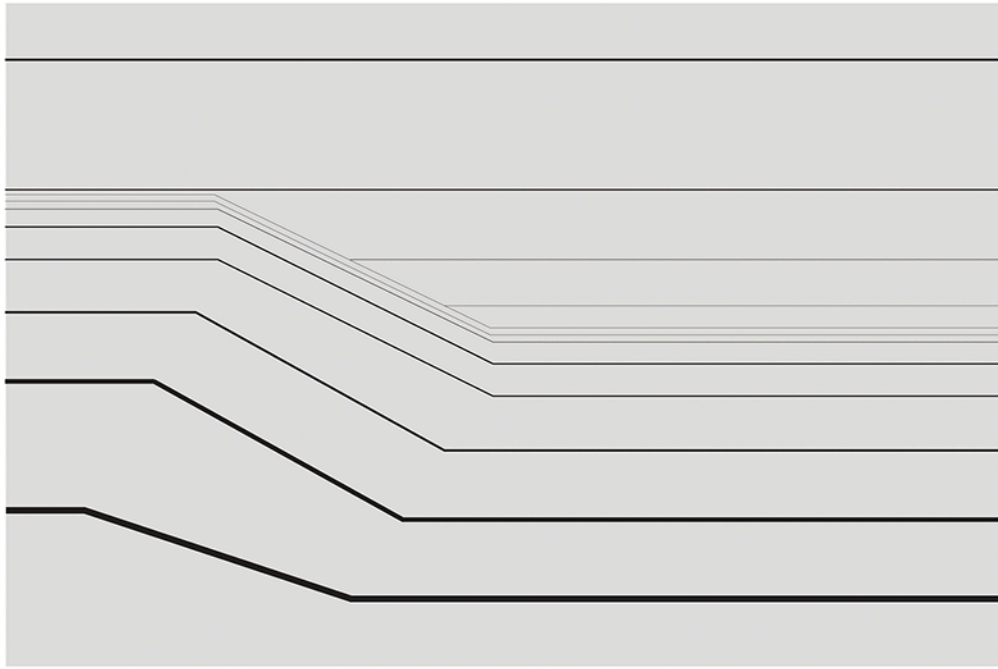

“Litmus IX”

"Mohogany Fluid Dancing Buffet" with Art: "Panels New 04"
Console: 60"W x 34"H x 18"D

"Panels 04"

"Panels 06"

Ballerina Console with art "Geometric Black & White 8-01"
Metal Sculpture "Floral" in black
Console: 76.5"W x 27"H x 19"D Sculpture: 50"W x 20"H