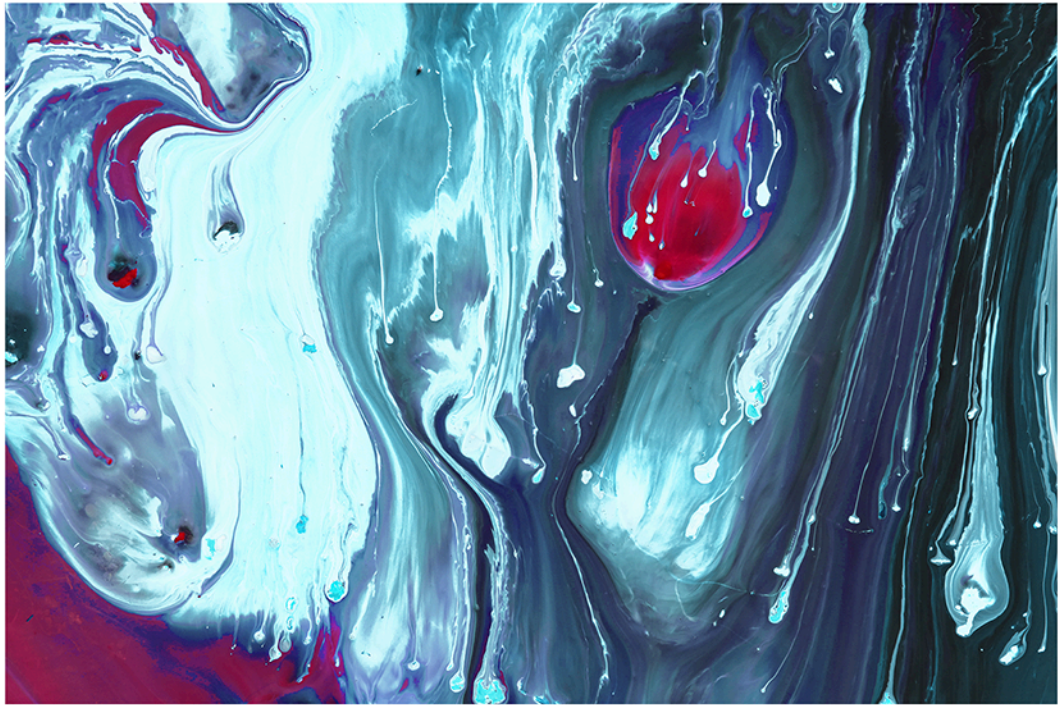

"Geo 08"

"Night Console" with art "Levels 02"
Art: "Smoke I JLL"

Art: "Smoke I JLL" & "Levels 02"

Art Geo Cubes
Art: "Nebula XI, XXIV, & II"

"Nebula II" & Nebula XII"

Geo Art Cubes
Art: "Dream Drizzle VII", "Grid", "Dancing Mood"