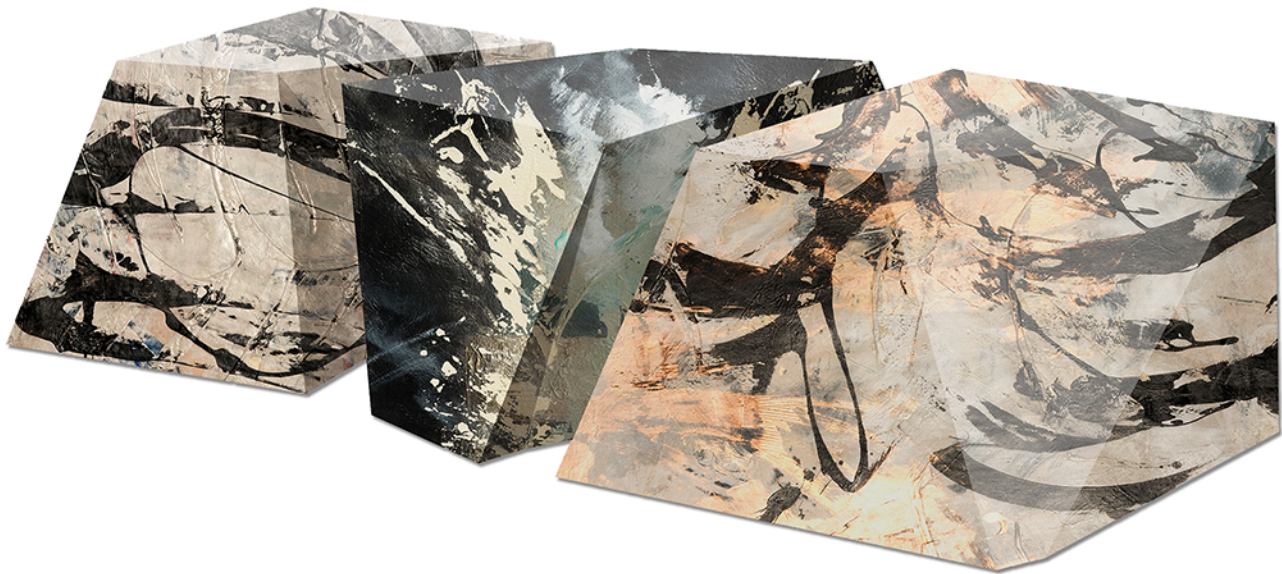

"Geo 08"

"Night Console" with art "Levels 02"
Art: "Smoke I JLL"

Art: "Smoke I JLL" & "Levels 02"

Art Geo Cubes
Art: "Nebula XI, XXIV, & II"

"Nebula II" & Nebula XII"

Geo Art Cubes
Art: "Dream Drizzle VII", "Grid", "Dancing Mood"