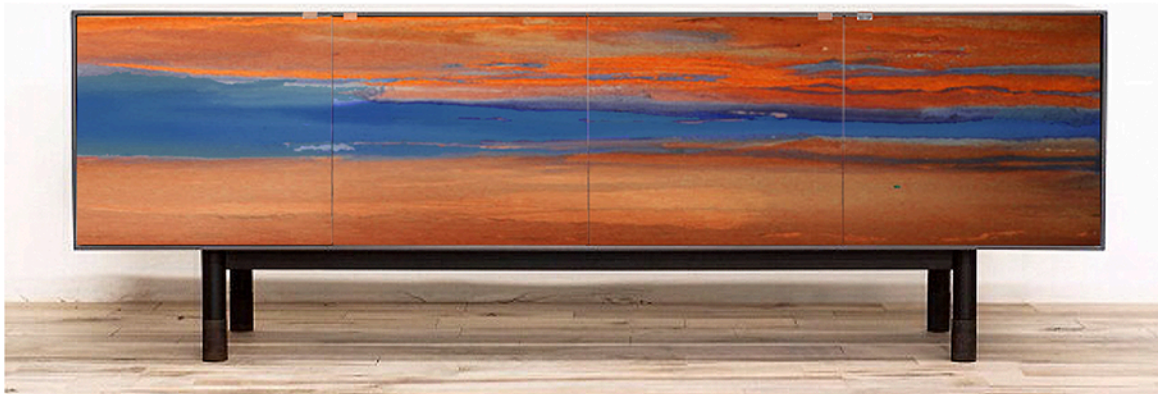

Sokol-Hohne Studios

Art Consoles | Geo Cubes

"Ballerina Console" with art "Dark River"
Art "Crystalline VI JLL London Blue"
68"W x 27"H x 19"D

"Dark River"

"Ballerina Console" with art "STR 17"
Art: "Starburst Gold"

Art: "STR 17"

"Valleys Gold"

"Starburst Gold"

"Rising 2 Gold"

"Branch Gold"

“Lake Horizon Gold”

Ballerina Console with art "STR 3"
Metal Sculpture "Floral" in Turquoise
Console: 76.5"W x 27"H x 19"D Sculpture: 50"W x 20"H

"STR 3"

"Horizon Console" with art "AB_1269_Colorful Horizon II"

Art "TC 22"

Art "TC 23"

Art "TC 24"

"Colorful Horizon II"

Sokol-Hohne Studios

Ballerina Console with Art "Geo 08"
Wall Sculpture: "Drifting Up"