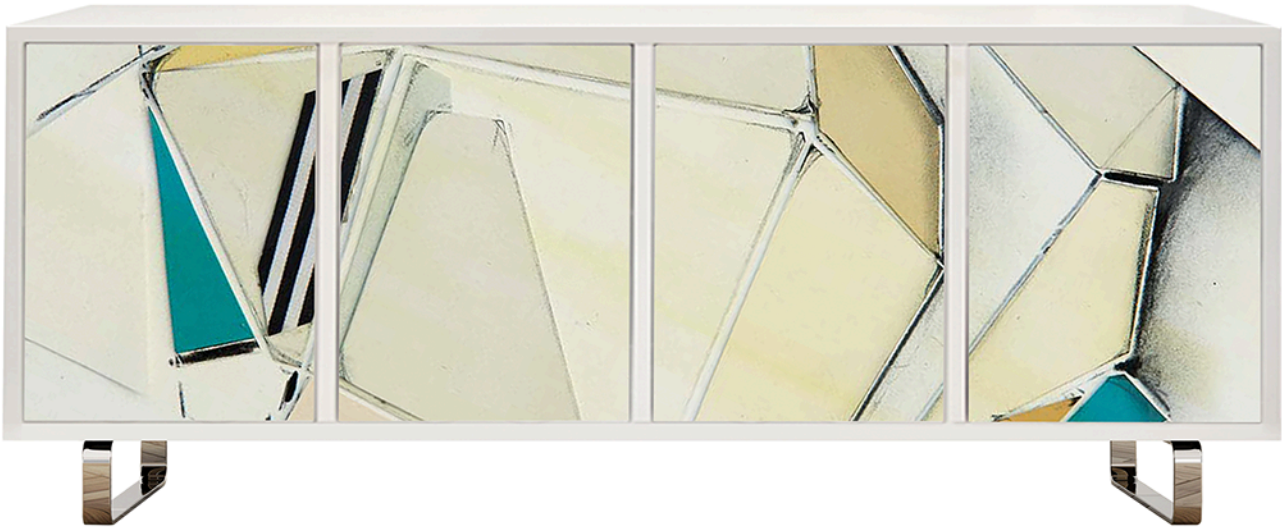

Sokol-Hohne Studios

Art Consoles | Geo Cubes

"Ballerina Console" with art "Dark River"
Art "Crystalline VI JLL London Blue"
68"W x 27"H x 19"D

"Dark River"

"Ballerina Console" with art "STR 17"
Art: "Starburst Gold"

Art: "STR 17"

"Valleys Gold"

"Starburst Gold"

"Rising 2 Gold"

"Branch Gold"

“Lake Horizon Gold”

Ballerina Console with art "STR 3"
Metal Sculpture "Floral" in Turquoise
Console: 76.5"W x 27"H x 19"D Sculpture: 50"W x 20"H

"STR 3"

"Horizon Console" with art "AB_1269_Colorful Horizon II"

Art "TC 22"

Art "TC 23"

Art "TC 24"

"Colorful Horizon II"

Sokol-Hohne Studios

Ballerina Console with Art "Geo 08"
Wall Sculpture: "Drifting Up"