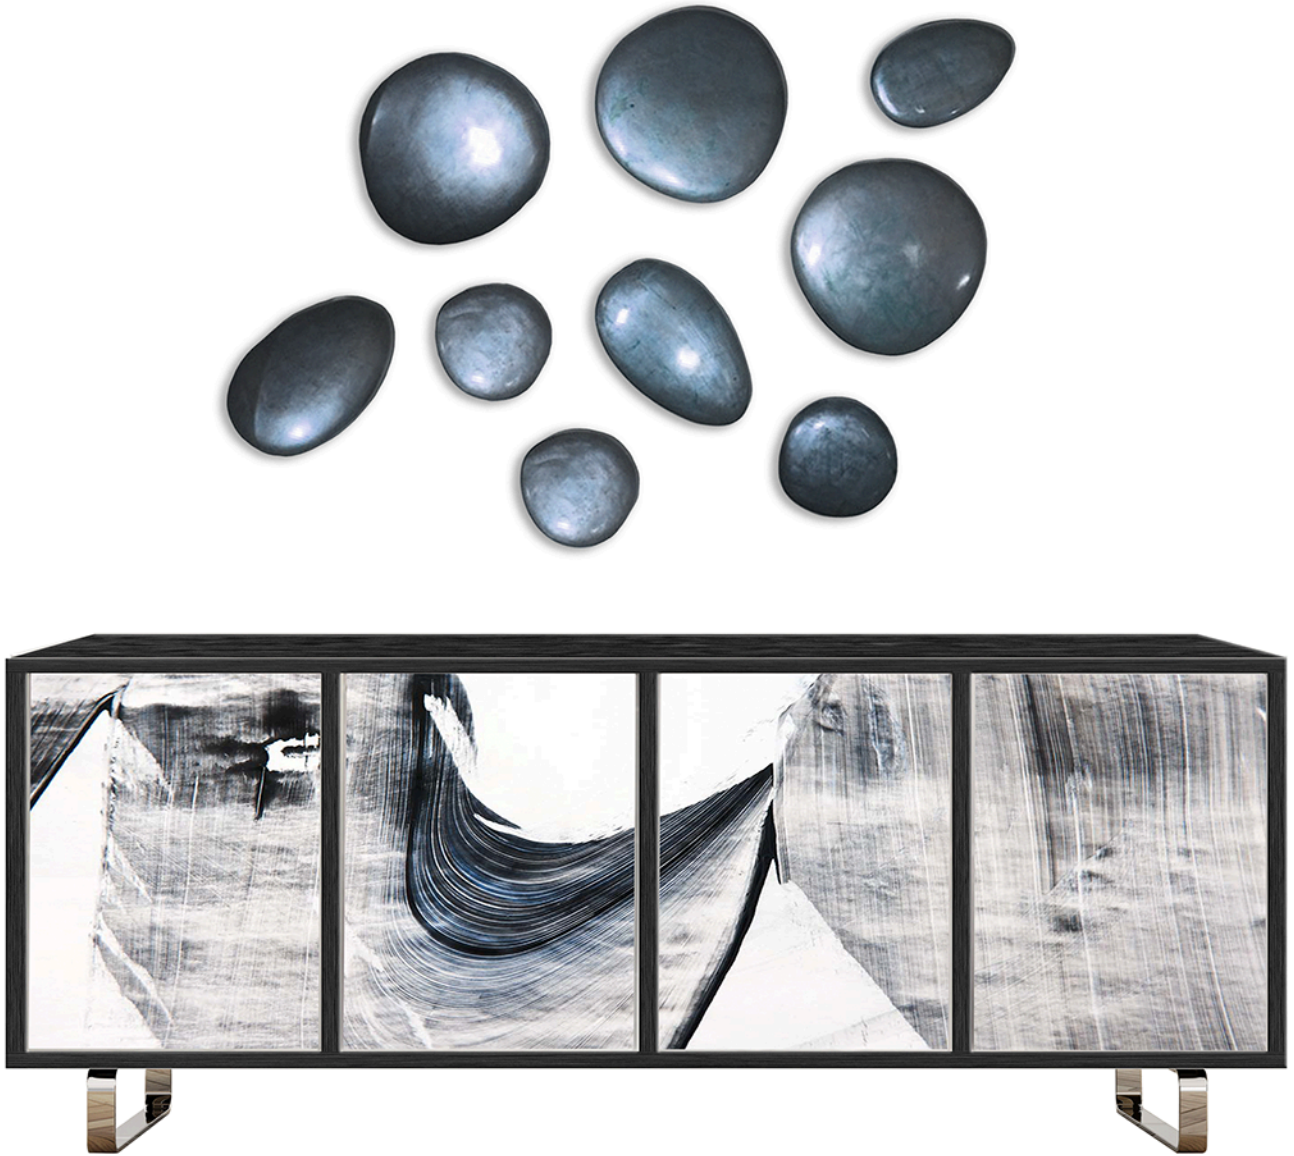

“AG_1242_Geometric Black And White 8-01”
“AG_1234_Geometric Black And White 11-01”