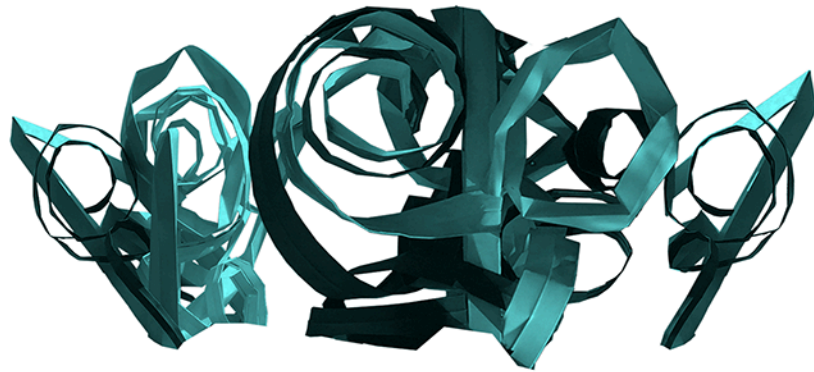

Sokol-Hohne Studios

Art Consoles | Geo Cubes

"Ballerina Console" with art "Dark River"
Art "Crystalline VI JLL London Blue"
68"W x 27"H x 19"D

"Dark River"

"Ballerina Console" with art "STR 17"
Art: "Starburst Gold"

Art: "STR 17"

"Valleys Gold"

"Starburst Gold"

"Rising 2 Gold"

"Branch Gold"

“Lake Horizon Gold”

Ballerina Console with art "STR 3"
Metal Sculpture "Floral" in Turquoise
Console: 76.5"W x 27"H x 19"D Sculpture: 50"W x 20"H

"STR 3"

"Horizon Console" with art "AB_1269_Colorful Horizon II"

Art "TC 22"

Art "TC 23"

Art "TC 24"

"Colorful Horizon II"

Sokol-Hohne Studios

Ballerina Console with Art "Geo 08"
Wall Sculpture: "Drifting Up"