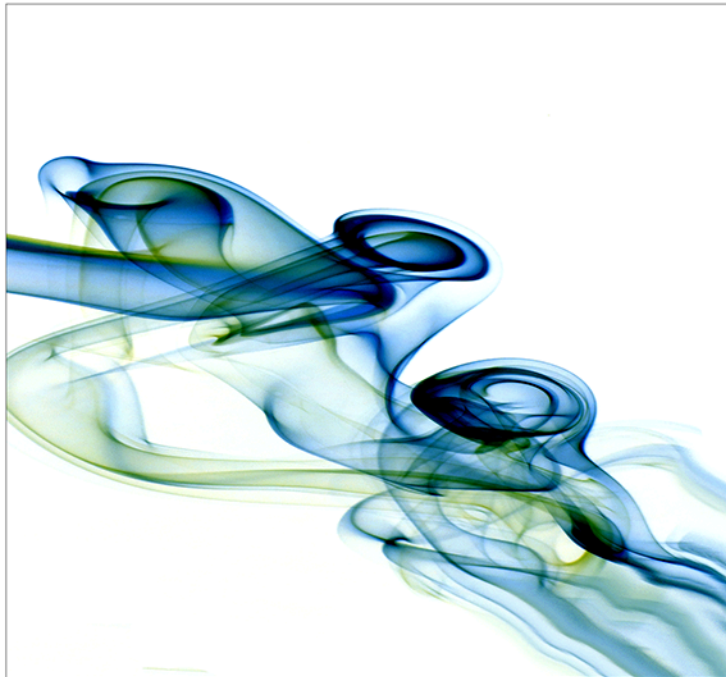

"Night Console" with art "Levels 02"
Art: "Smoke I JLL"