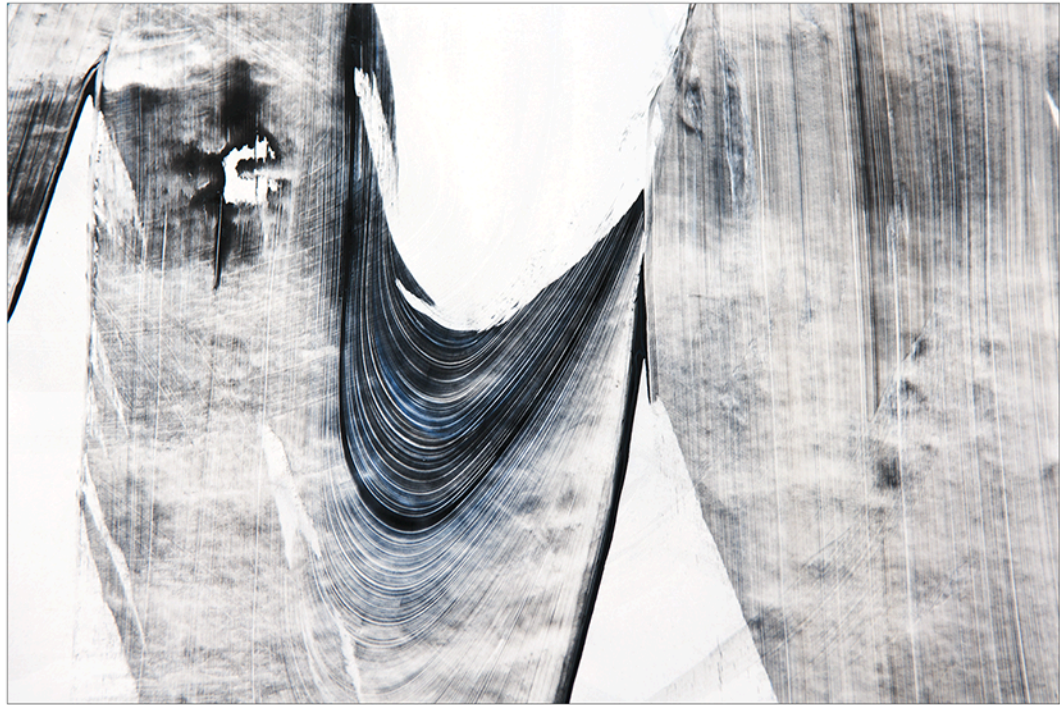

“Swept Away XLV” & “Swept Away XLVII”