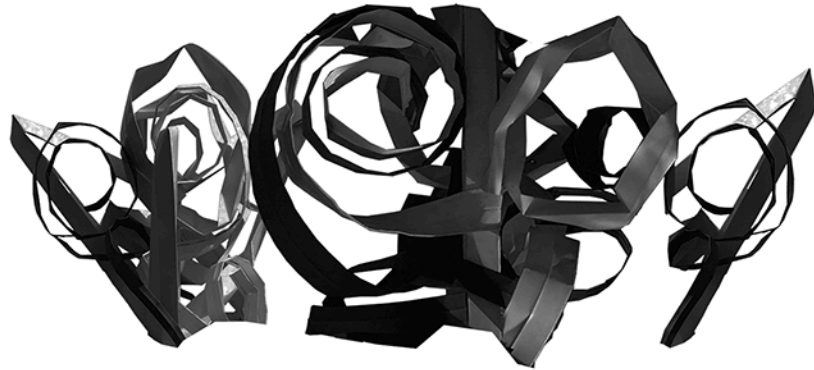

“Litmus IX”

"Mohogany Fluid Dancing Buffet" with Art: "Panels New 04"
Console: 60"W x 34"H x 18"D

"Panels 04"

"Panels 06"

Ballerina Console with art "Geometric Black & White 8-01"
Metal Sculpture "Floral" in black
Console: 76.5"W x 27"H x 19"D Sculpture: 50"W x 20"H