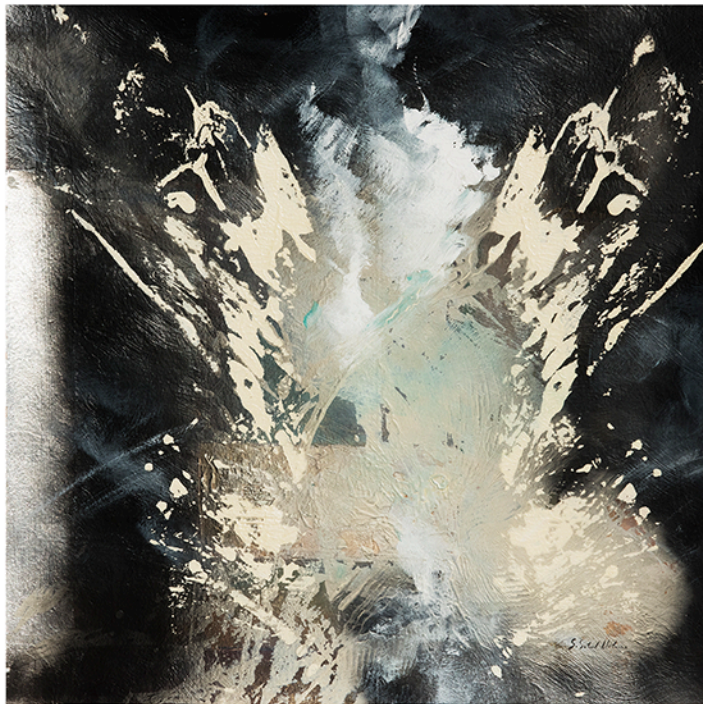

Sokol-Hohne Studios

Art Consoles | Geo Cubes

"Ballerina Console" with art "Dark River"
Art "Crystalline VI JLL London Blue"
68"W x 27"H x 19"D

"Dark River"

"Ballerina Console" with art "STR 17"
Art: "Starburst Gold"

"Geo 08"

"Night Console" with art "Levels 02"
Art: "Smoke I JLL"

Art: "Smoke I JLL" & "Levels 02"

Art Geo Cubes
Art: "Nebula XI, XXIV, & II"

"Nebula II" & Nebula XII"

Geo Art Cubes
Art: "Dream Drizzle VII", "Grid", "Dancing Mood"