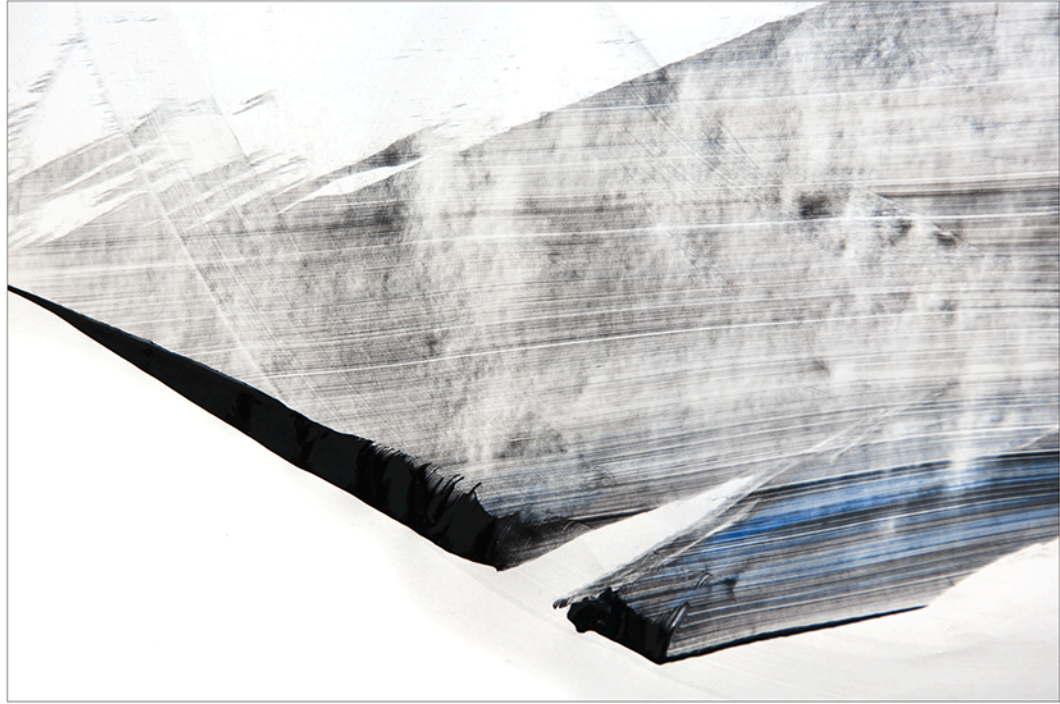

Ballerina Console with art "Swept Away XLVII"
Wall Sculpture "Sculpture Stones" in Lapis
Console: 76.5"W x 27"H x 19"D