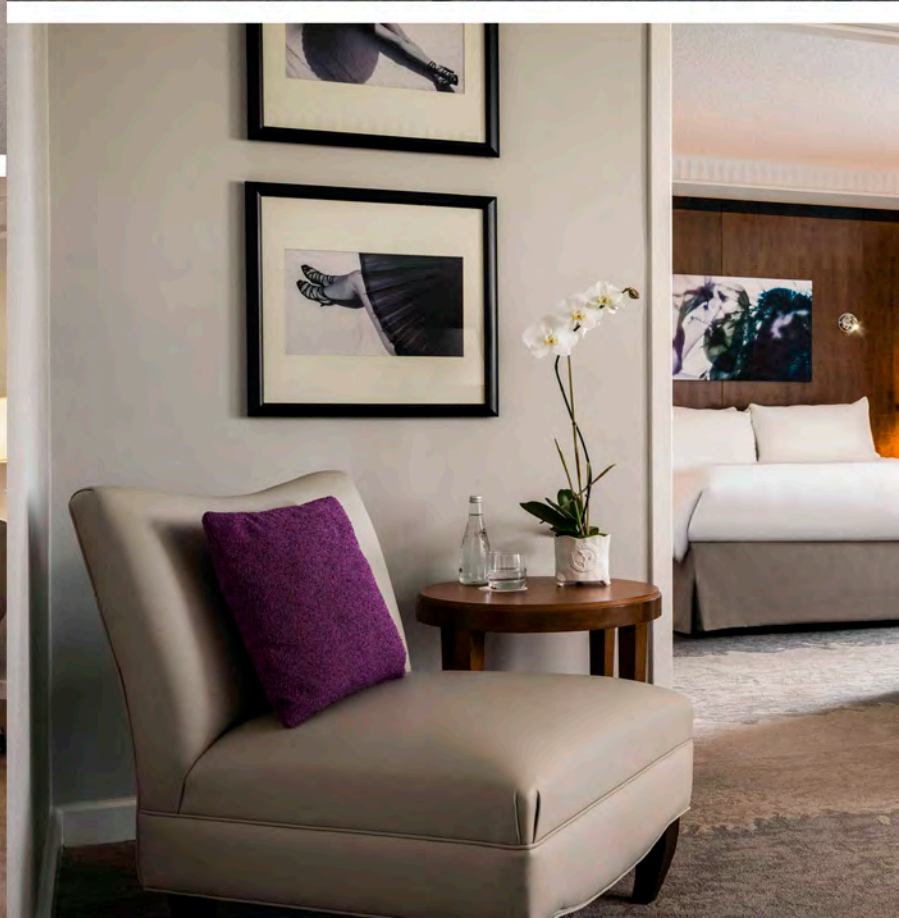

pullman
HOTELS AND RESORTS
Miami