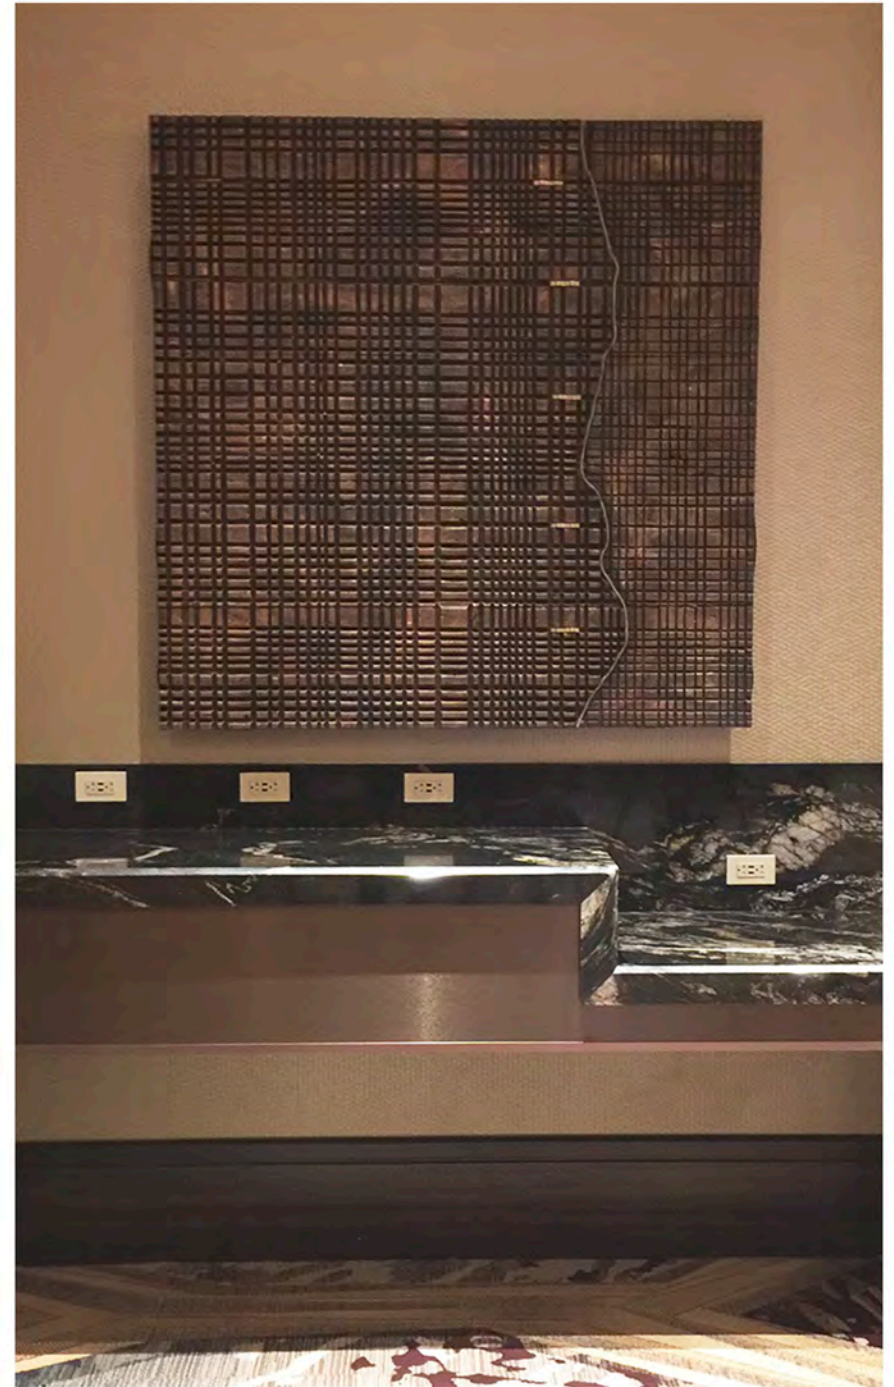

Scottsdale Resort

Embassy Suites by Hilton Scottsdale Resort

WALDORF ASTORIA®
NEW YORK

Waldorf Astoria, New York City

28H-209-ART

Visible Image Size: 9' 5 3/4" H x 9' 10" W

Towers Suite – Rm 28H

CHAMPALIMAUD

MOUNT AIRY
CASINO RESORT SPA

BELLAGIO™
LAS VEGAS

 pullman
HOTELS AND RESORTS
Miami

SOBOBA
CASINO RESORT

Harrah's Resort Southern California

PECHANGA
RESORT • CASINO

Pachenga Resort, Temecula

THE VENETIAN®
— LAS VEGAS —