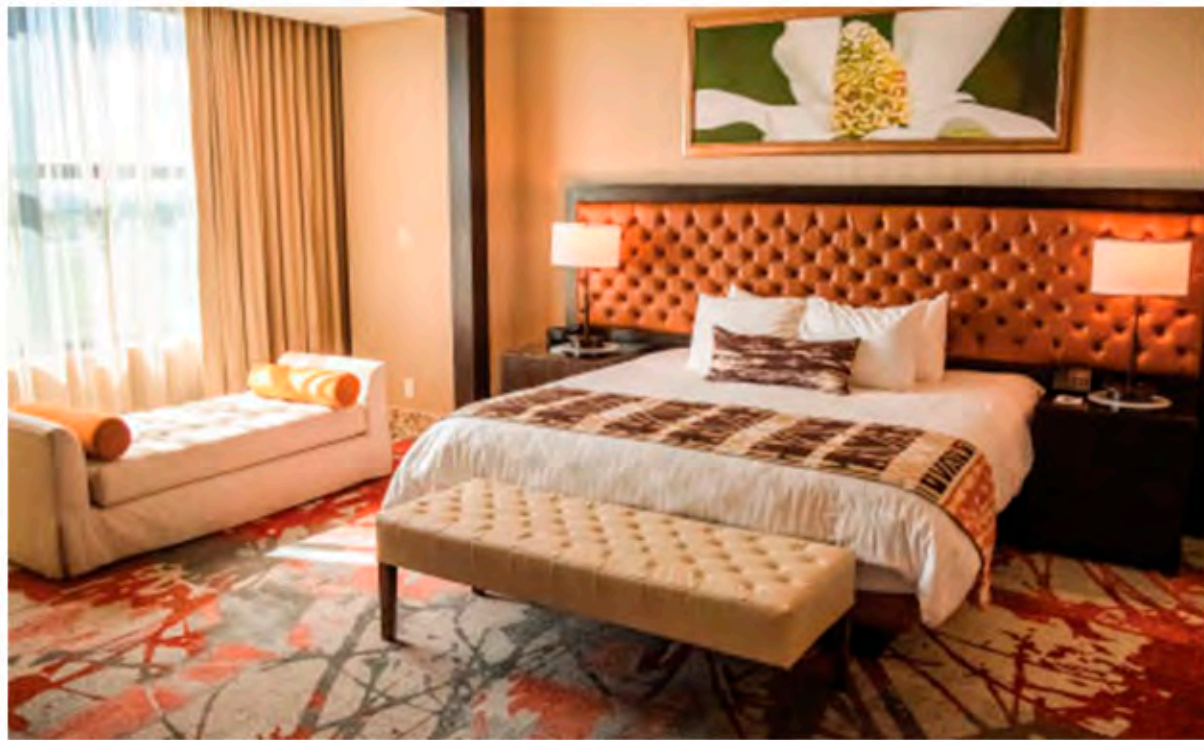

SOBOBA
CASINO RESORT