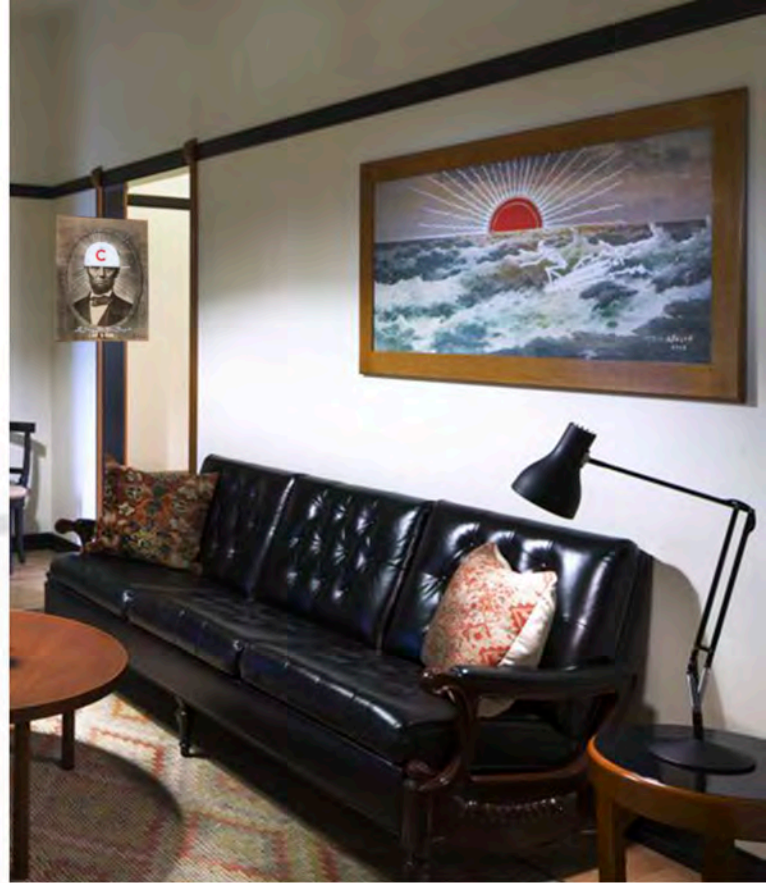

Sokol-Hohne Studios

Guest Room | Public Space
Installations

DoubleTree Suites, Phoenix

Lotte New York Palace
New York

CHICAGO ATHLETIC
EST. ASSOC. 1890

Chicago Athletic Club, Chicago

**EMBASSY
SUITES**

by HILTON™

Scottsdale Resort

Embassy Suites by Hilton Scottsdale Resort

WALDORF ASTORIA®
NEW YORK

Waldorf Astoria, New York City

28H-209-ART

Visible Image Size: 9' 5 3/4" H x 9' 10" W

Towers Suite – Rm 28H

CHAMPALIMAUD