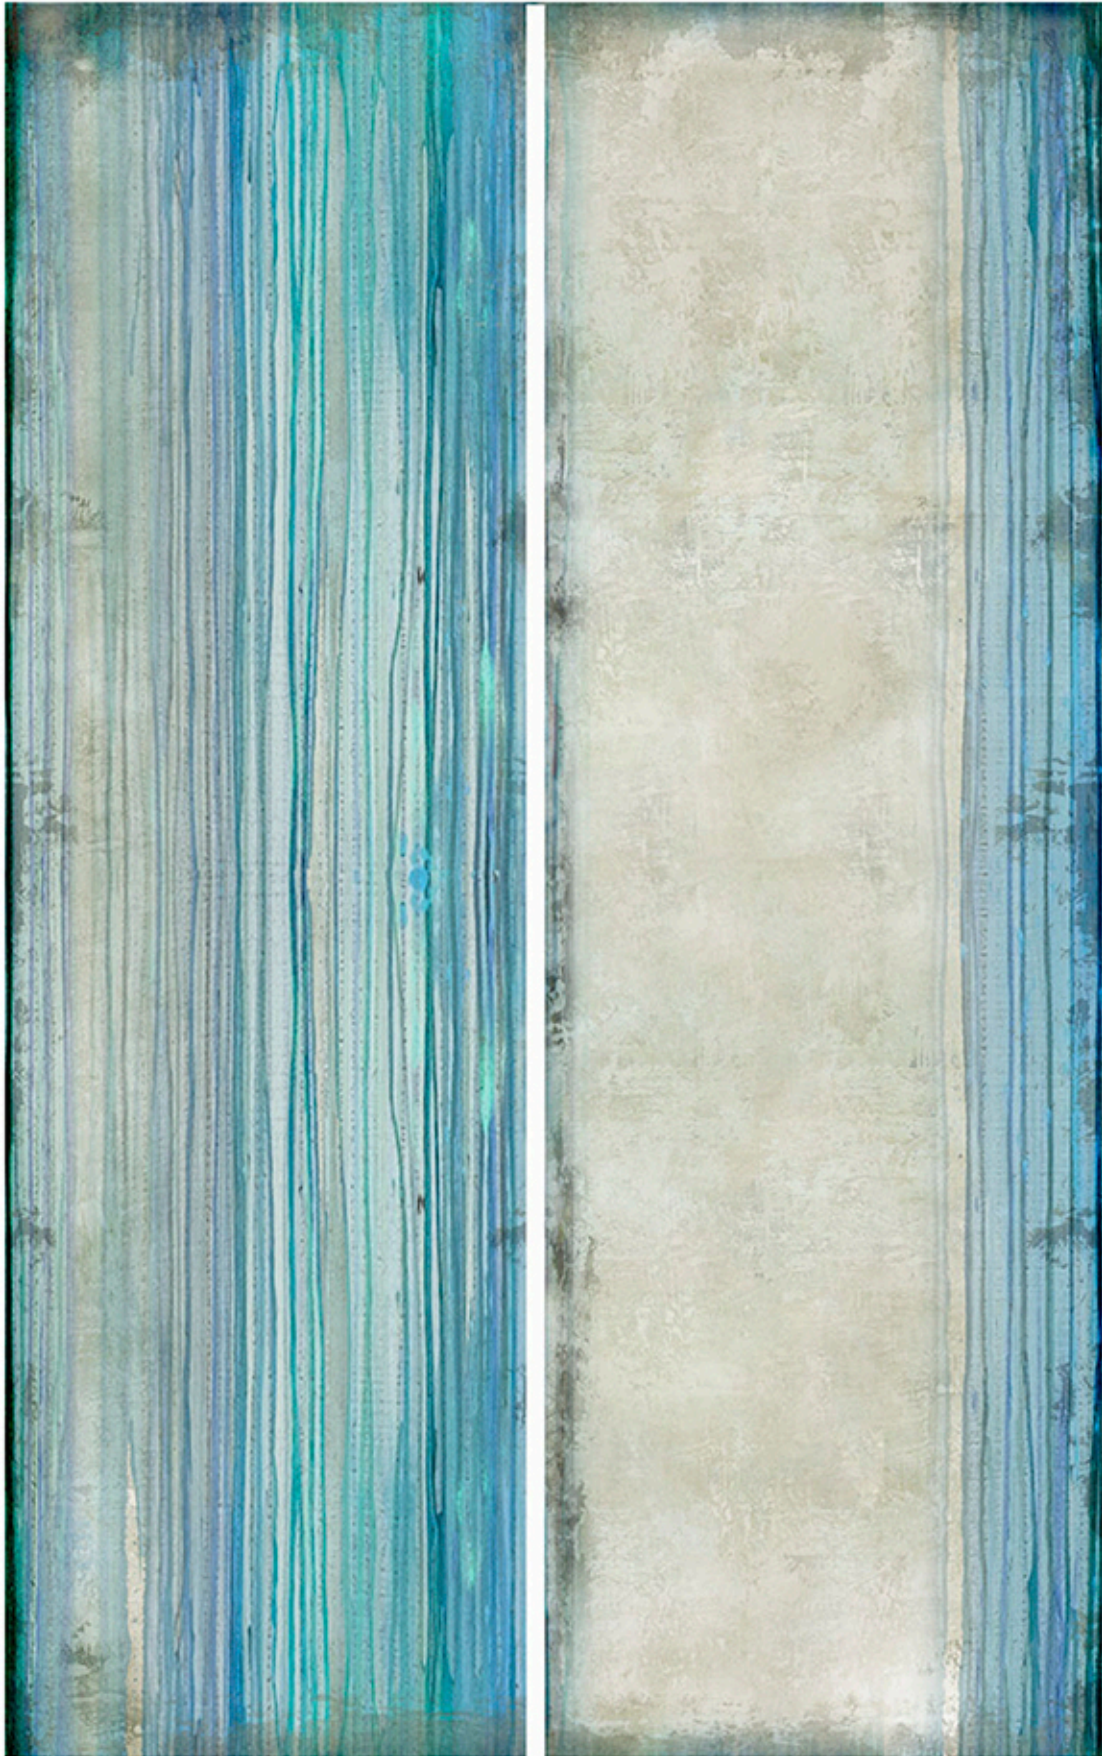

AB 0024 Blue Veil

AG 0249 Calabria Rain 1

Sokol-Hohne Studios

AG 0251 Calabria Rain 3

AB 0421 Img034

AB_1121_Agate 4 FRD

TR_0053_Dark River FRD

Sokol-Hohne Studios

AB 1418 In Stone I

AB 1656 Water Wall

AB_1547_Tempera Series XXV A - FRD

AB_0890_Blurred Lights_14 - FRD

AB_1680_Visions FRD

AR_1571_With The Flow II

AR_1650_Fluere X With Image II

Dancing Smoke

Ocean Waves I

Ocean Waves V

Ocean Waves VI

Swirling TOS