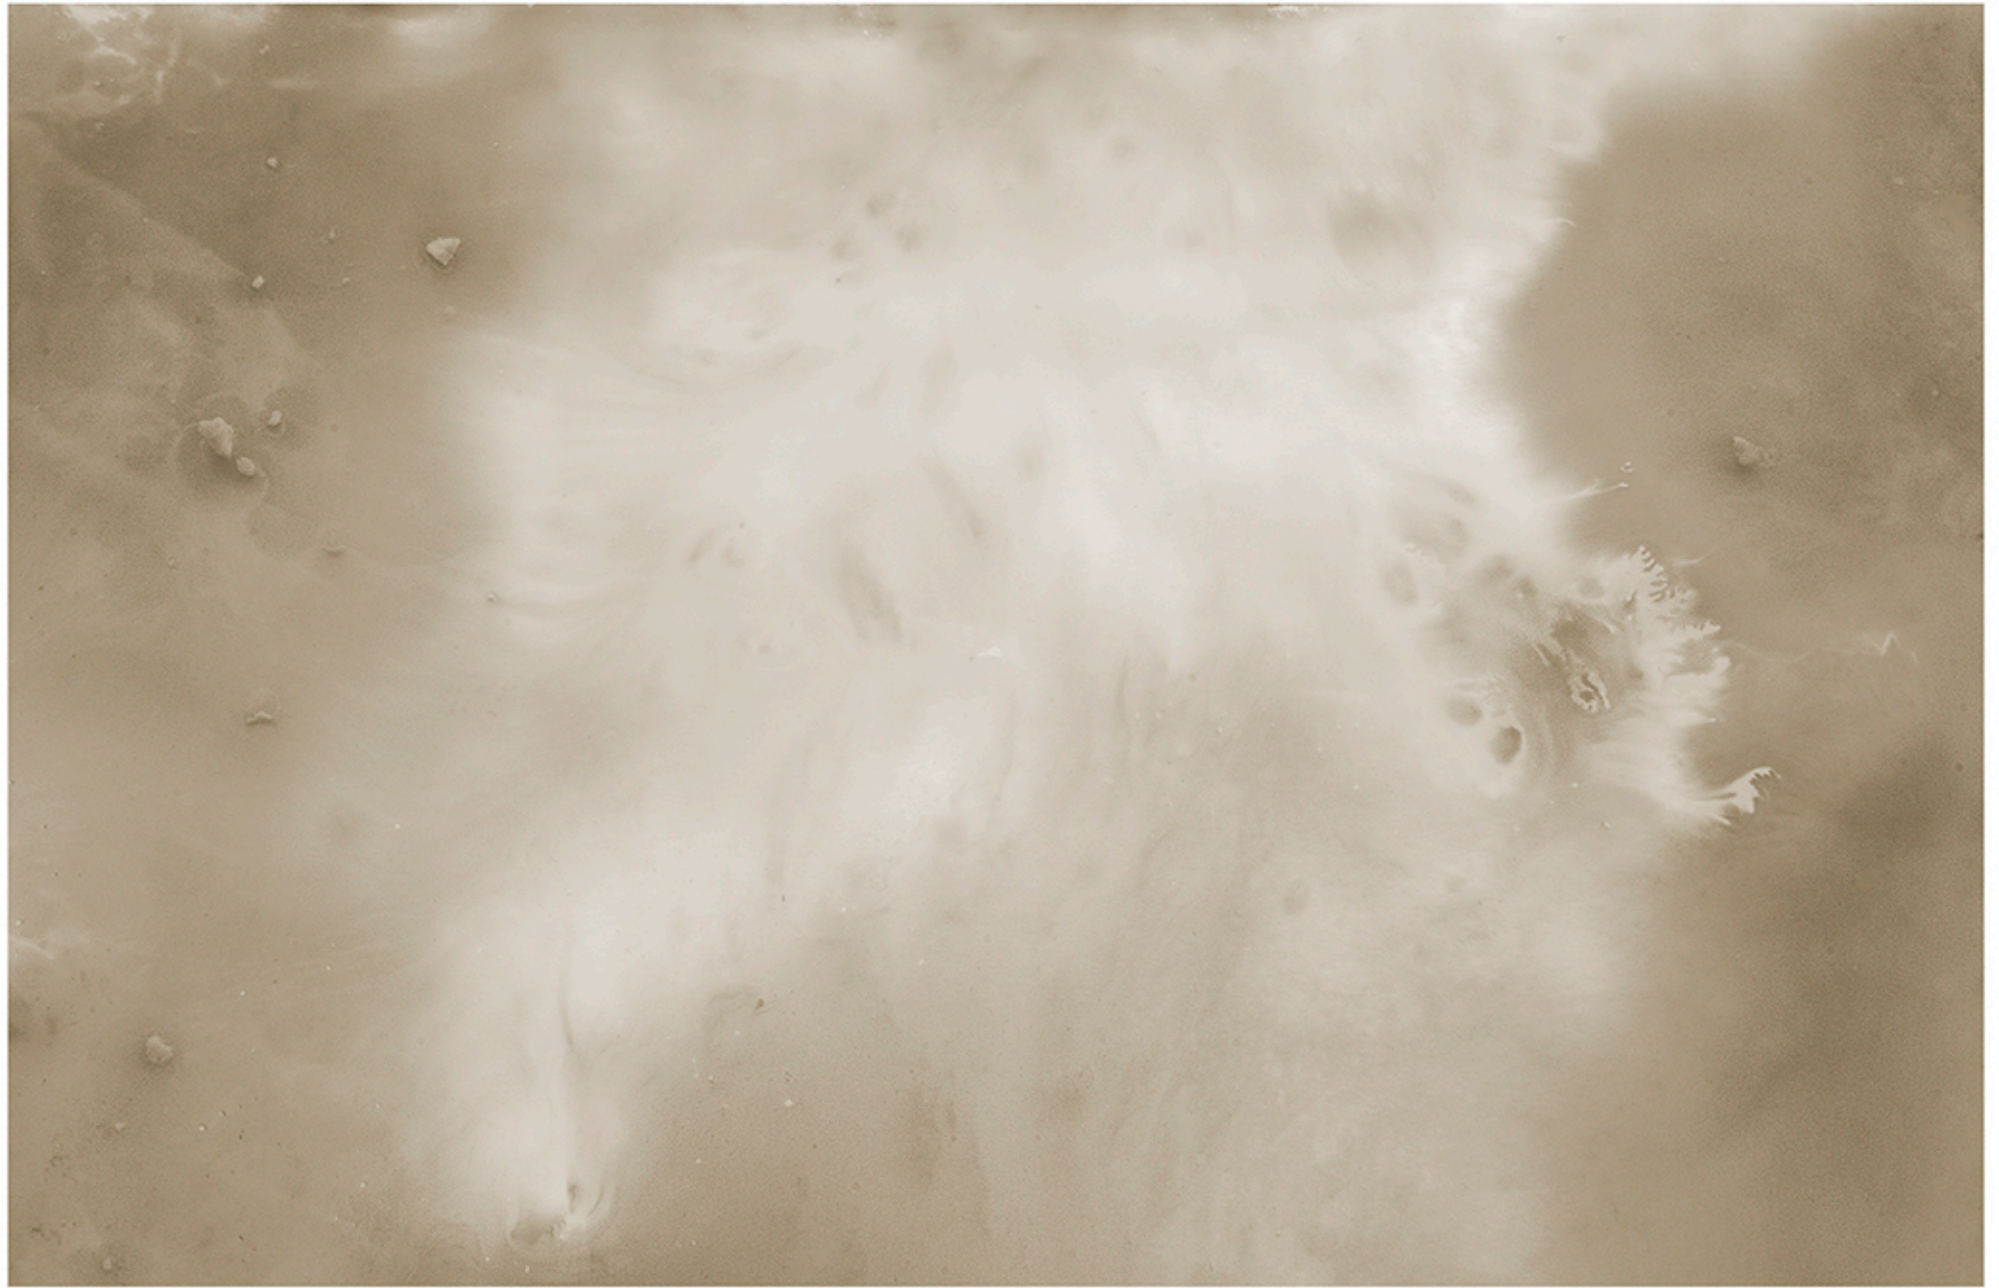

AB 1418 In Stone I

AB 1656 Water Wall

AB_1547_Tempera Series XXV A - FRD

AB_0890_Blurred Lights_14 - FRD

AB_1680_Visions FRD

AR_1571_With The Flow II

AR_1650_Fluere X With Image II

Dancing Smoke